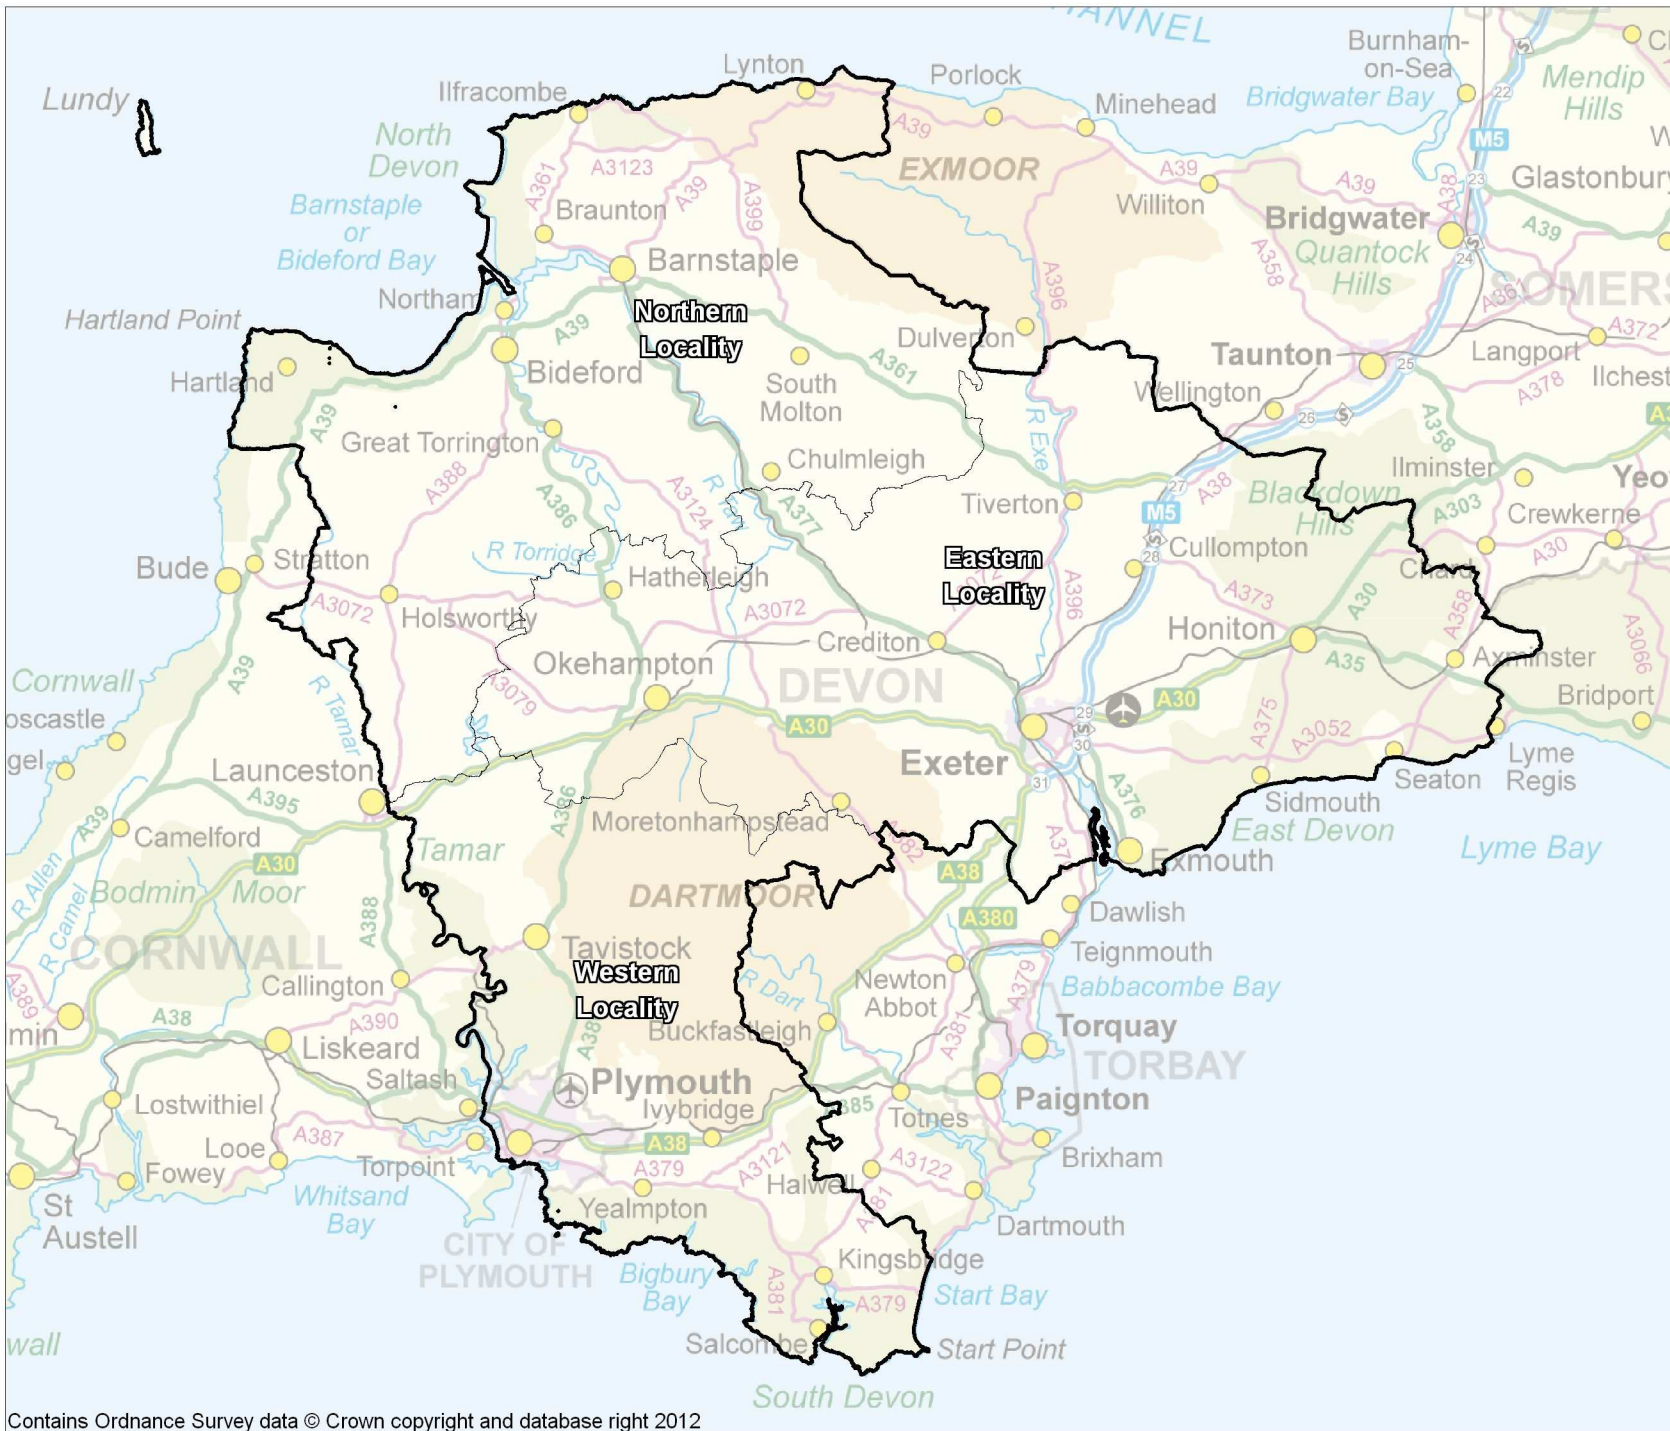

NEW Devon Clinical Commissioning Group and Localities

16 March 2012

KEY

-  NEW Devon Clinical Commissioning Group
-  NEW Devon Localities

Created by:

NHS Devon Public Health Intelligence Team

Email: d-pc.PHIT.nhs.net